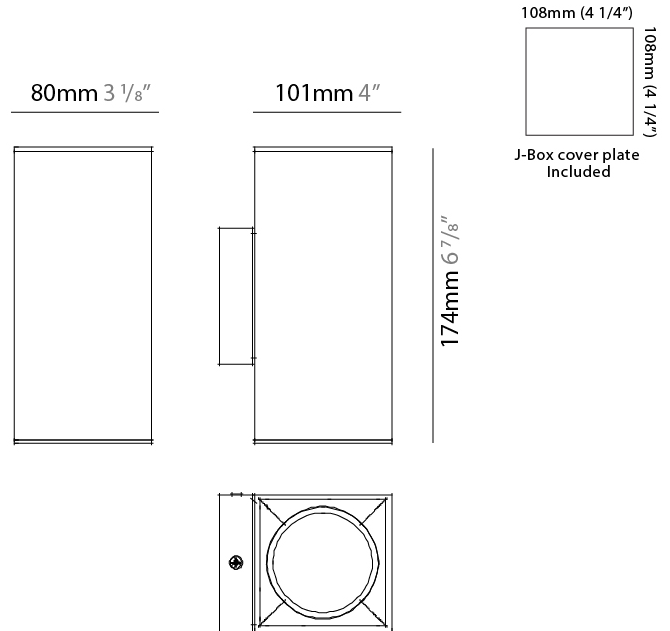

DAU SINGLE SURFACE

D93044-

base number   Finish
Options

PROJECT	_____
TYPE	_____
SPECIFIER	_____
QUANTITY	_____
DATE	_____

1. To build a product code in our configurator select the specify button on the base model # product page
2. To build a manual product code on this datasheet choose from the options listed below in blue font and add the suffix to the base model #

GENERAL

Series: Dau _____
Subseries: Dau Single _____
Brand: Milan _____
Division: Design _____
Mounting Type: Surface _____
Mounting Location: Wall _____
Subcategory: Up/Down Light _____

PHYSICAL

Shape: Rectangle _____
Length (mm): 80 _____
Length (in): 3 1/8 _____
Height (mm): 174 _____
Depth (mm): 101 _____
Height (in): 6 9/11 _____
Depth (in): 4 _____
Extension (mm): 101 _____
Extension (in): 4 _____
Light Distribution: Direct / Indirect _____
Weight (kg): 1.23 _____
Weight (lbs): 2.71 _____
Fixture Finish: BAL / MWL / BSL _____
Fixture Material: Extruded Aluminum _____

ELECTRICAL

Number of Lamps: 2 _____
Lamp Type: LED Retrofit _____
Lamp Shape: MR16 _____
Bulb Included: Bulb Not Included _____
Max. Wattage Per Lamp (W): 5 _____
Lamp Base: GU10 _____
Input Voltage (V): 120Vac Direct Line _____

LED

OPTICAL

RATINGS AND CERTIFICATIONS

Certified By: Certified for North American Standards _____
IP rating: IP20 _____